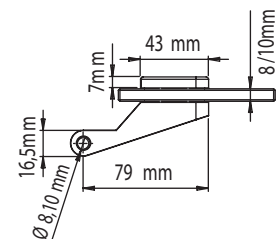

GATE, DESIGN: SIEGER DESIGN
stainless steel look satin or polished

GRIFFWERK lock case suitable for use on glass doors

- Prepared for 8 mm glass
- Double clip spindle for improved handle attachment
- Three kind of handle leadings by plastic stabilio-sliding bushing on cover side and a special guidance element inside of inner plate
- ROTA-PERFECT: Additional guide ring for square pin, made from maintenance-free Slide-Perfect
- Soft lock for low-noise use of the lock
- Connection to lever via perfect-fitting guide bearings with matching ring
- Special softpad insert between glass and lock body
- Suitable for standard Studio drill holes